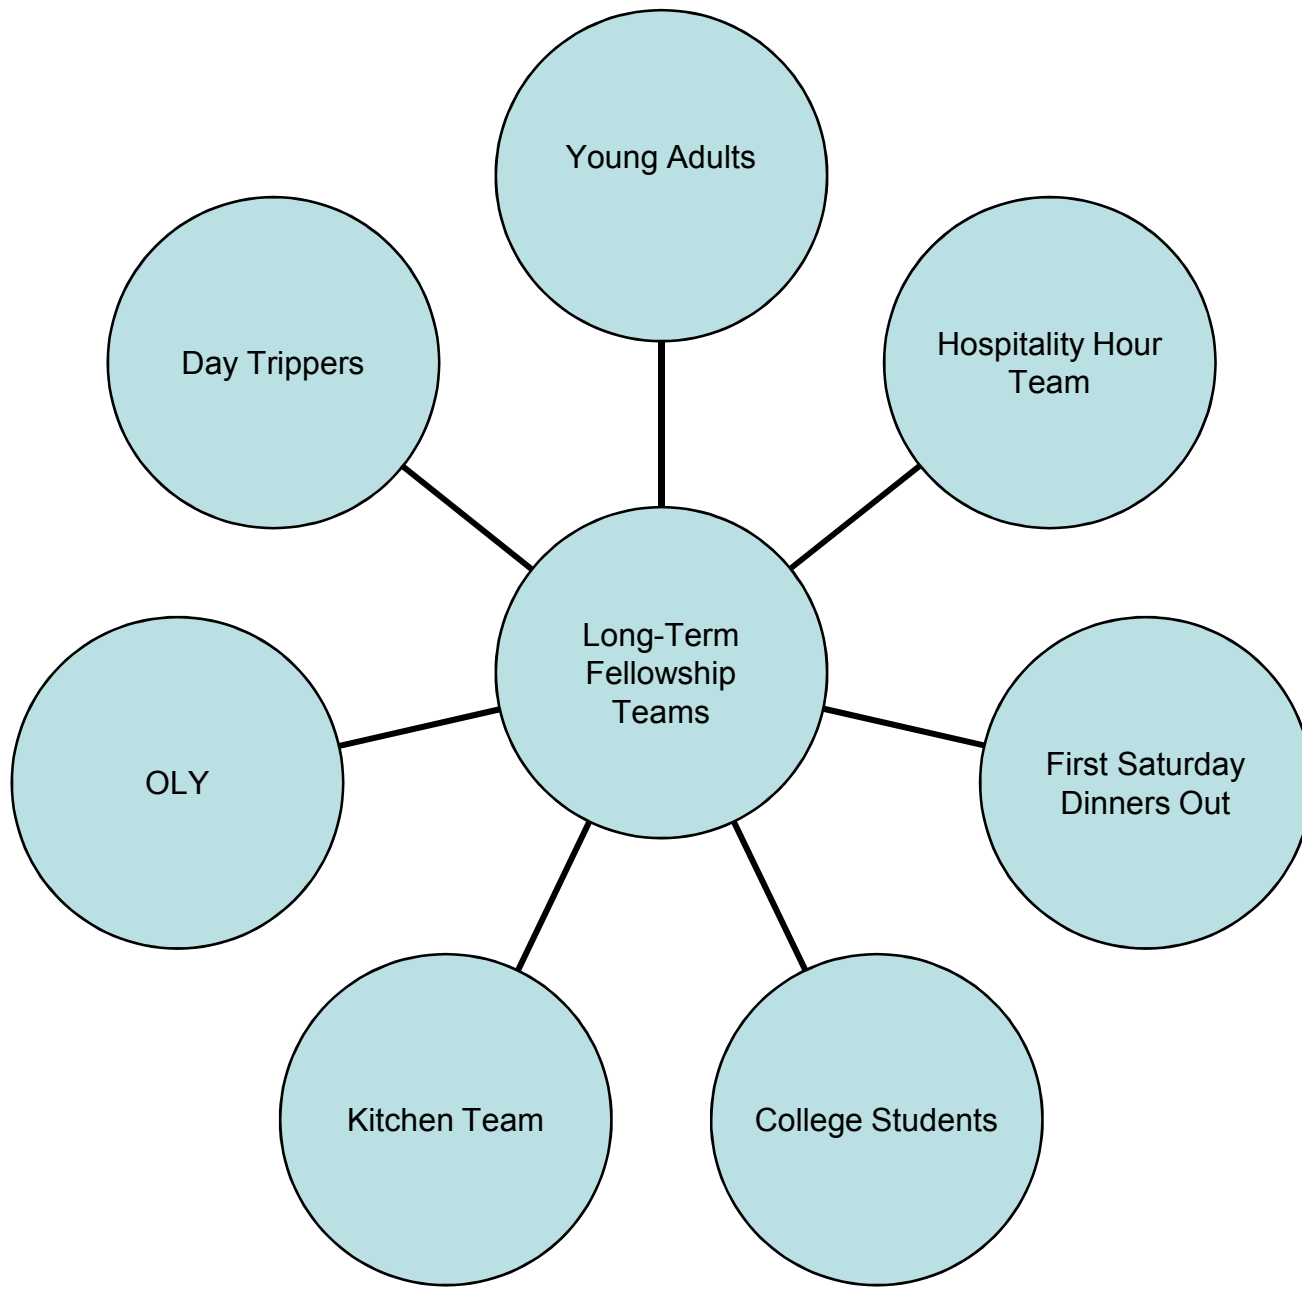

These slides offer a possible format from which we may start, but we are certainly not limited to these words on paper. That is the beauty of our new organizational structure! It puts the business of doing ministry in YOUR hands. The sky is the limit on what we can accomplish together. As you look at these slides to gather information about our new Ministry Team approach, listen to what God is calling you to do here in this place, and start envisioning how you can do it. Steering Team members will be available to help you discern your role in this new system of ministry.

Maryville
Outreach
Center

Creation
Care

WELCA

Men's Club

Future Ministry Teams

- New Member Ministry Team
- Membership Directory Team
- Guest Speaker Forum
- Outreach Ministry
- Evangelism Ministry