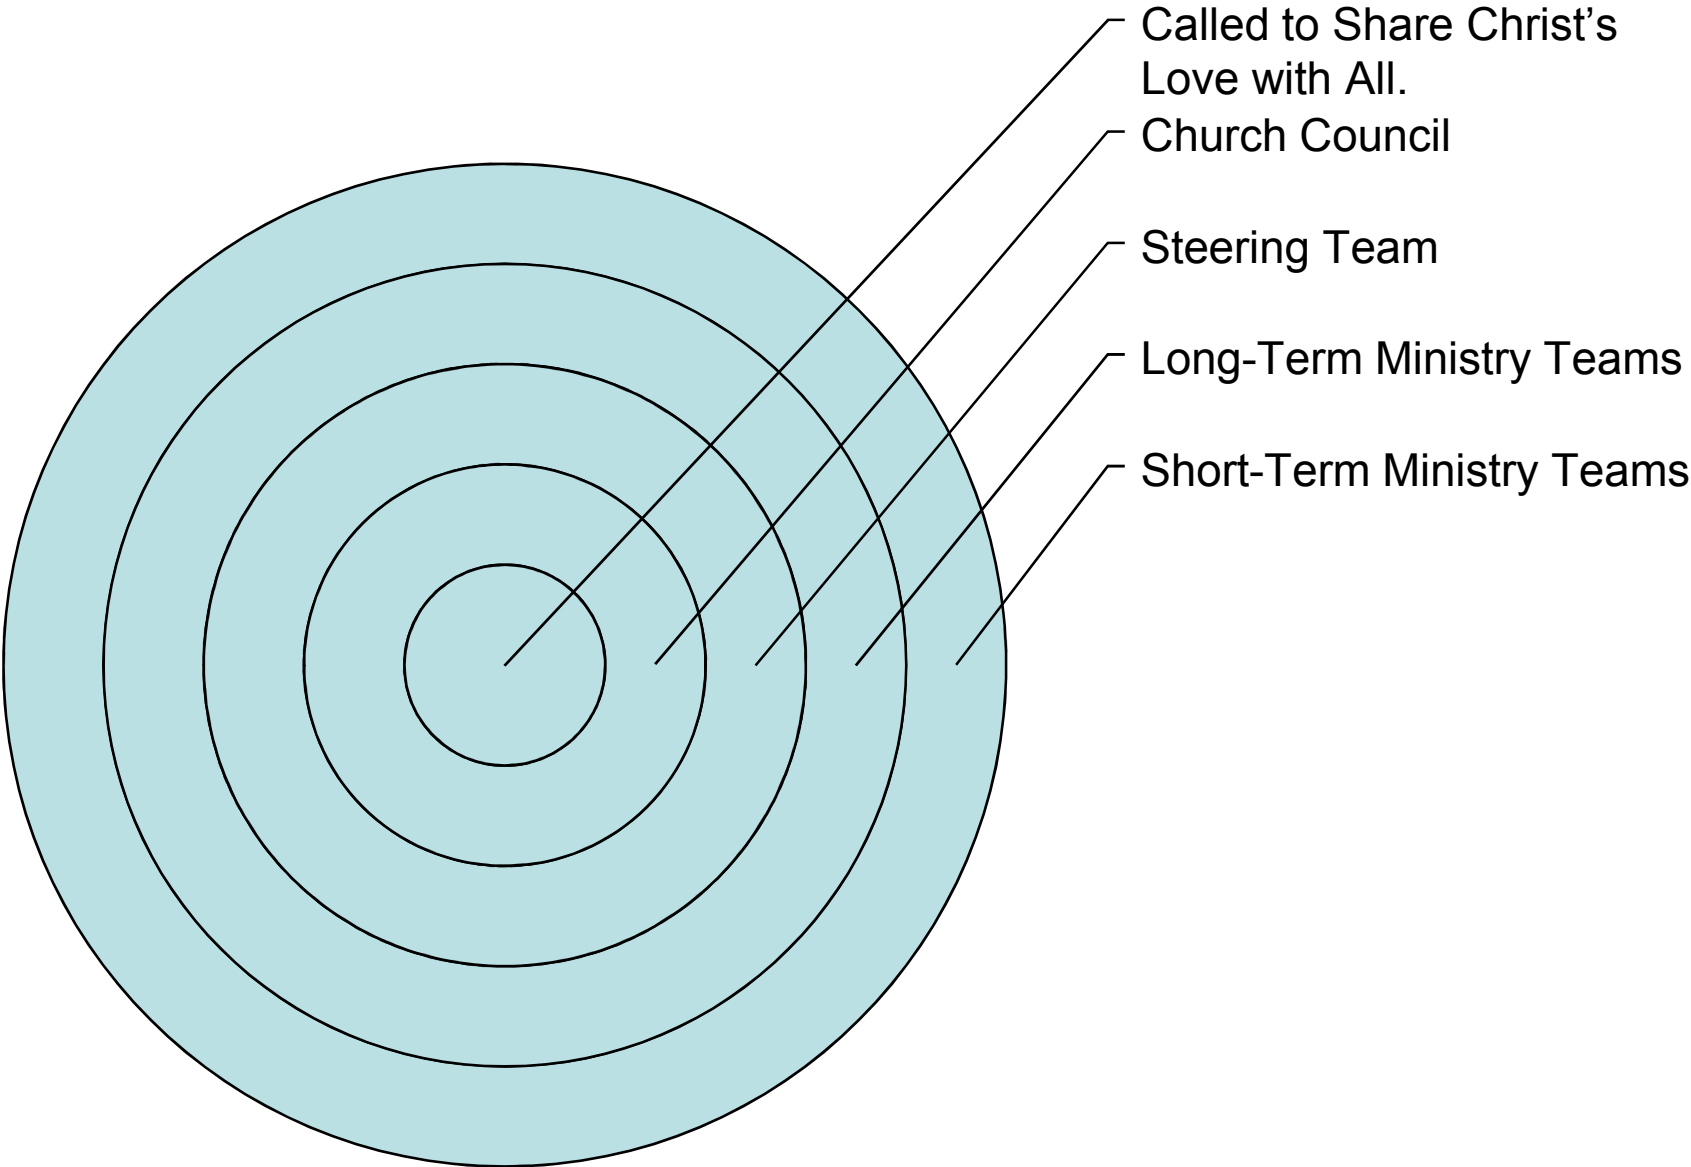

Our Lord's Lutheran Church

Ministry Team Approach
January 2010

OUR LORD'S LUTHERAN CHURCH

Our Mission:

Called to Share Christ's Love with All

Disclaimer

This presentation is the product of the Steering Team's ideas for how Ministry Teams may proceed at OLLC.

These slides offer a possible format from which we may start, but we are certainly not limited to these words on paper. That is the beauty of our new organizational structure! It puts the business of doing ministry in YOUR hands. The sky is the limit on what we can accomplish together. As you look at these slides to gather information about our new Ministry Team approach, listen to what God is calling you to do here in this place, and start envisioning how you can do it. Steering Team members will be available to help you discern your role in this new system of ministry.