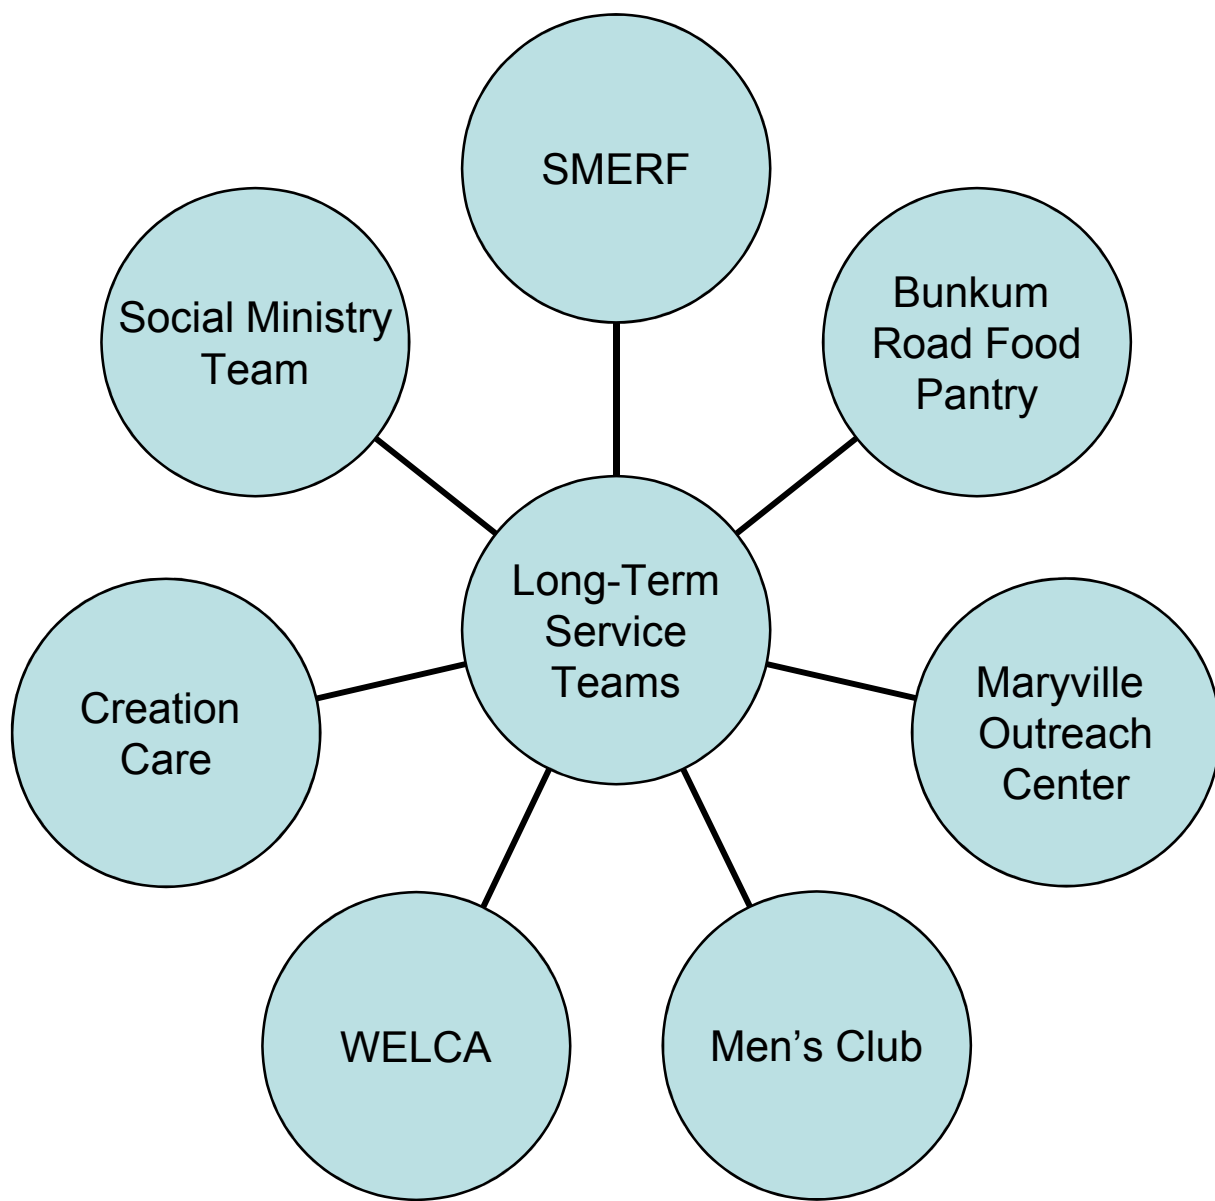

SMERF

Social Ministry
Team

Bunkum
Road Food
Pantry

Long-Term
Service
Teams

Maryville
Outreach
Center

Creation
Care

WELCA

Men's Club