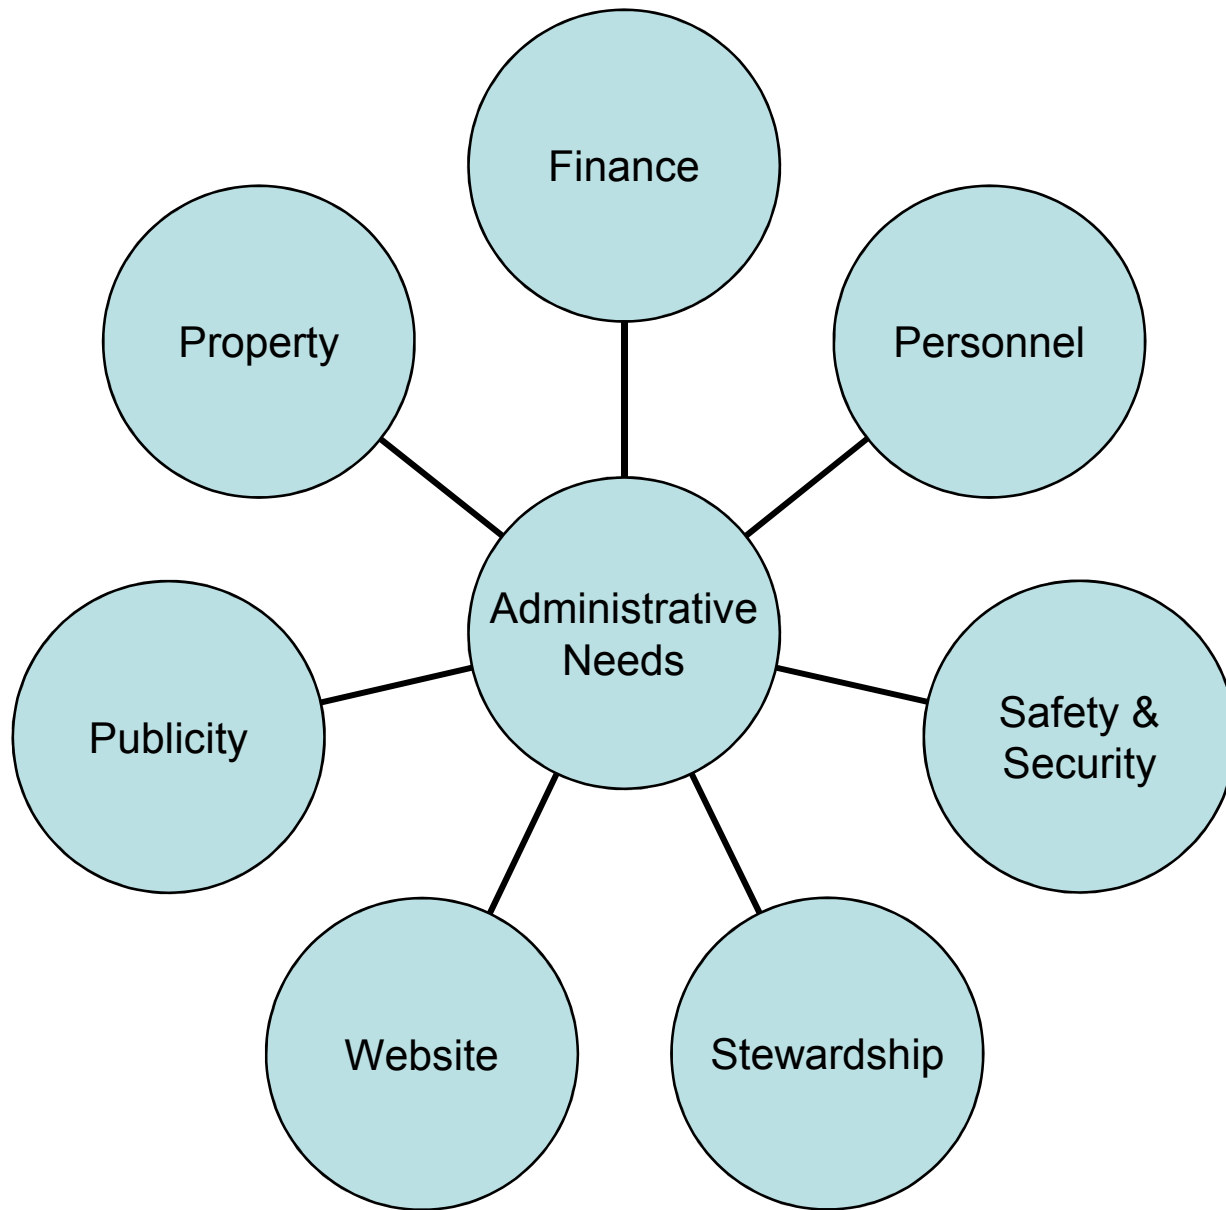

These slides offer a possible format from which we may start, but we are certainly not limited to these words on paper. That is the beauty of our new organizational structure! It puts the business of doing ministry in YOUR hands. The sky is the limit on what we can accomplish together. As you look at these slides to gather information about our new Ministry Team approach, listen to what God is calling you to do here in this place, and start envisioning how you can do it. Steering Team members will be available to help you discern your role in this new system of ministry.

Maryville
Outreach
Center

Creation
Care

WELCA

Men's Club

Future Ministry Teams

- New Member Ministry Team
- Membership Directory Team
- Guest Speaker Forum
- Outreach Ministry
- Evangelism Ministry