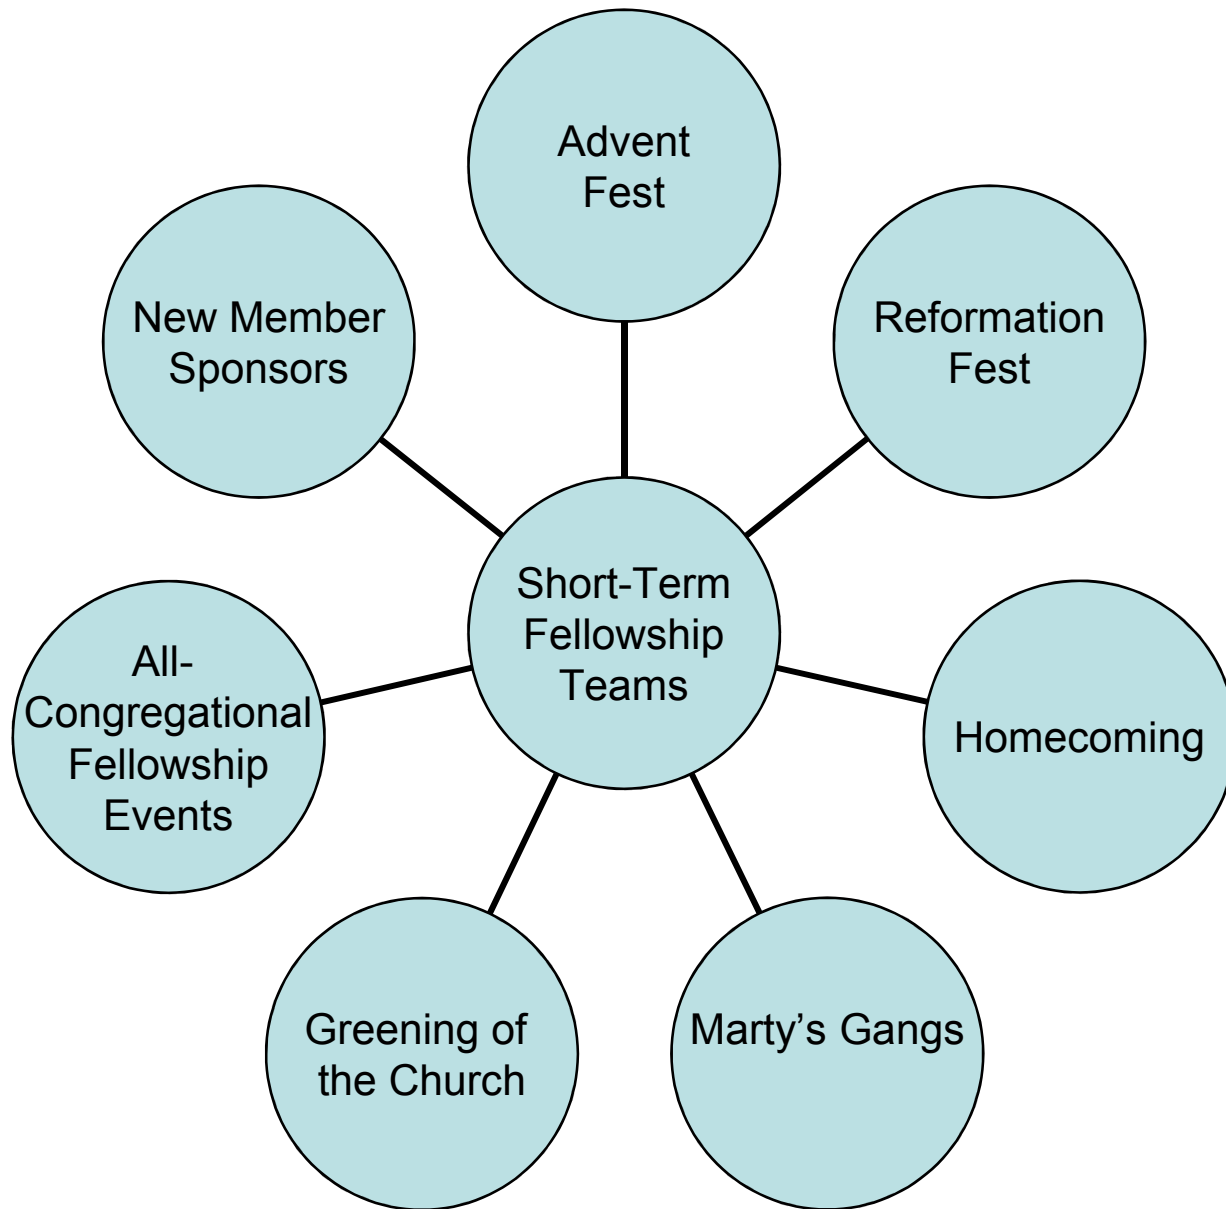

These slides offer a possible format from which we may start, but we are certainly not limited to these words on paper. That is the beauty of our new organizational structure! It puts the business of doing ministry in YOUR hands. The sky is the limit on what we can accomplish together. As you look at these slides to gather information about our new Ministry Team approach, listen to what God is calling you to do here in this place, and start envisioning how you can do it. Steering Team members will be available to help you discern your role in this new system of ministry.

Maryville
Outreach
Center

Creation
Care

WELCA

Men's Club

Future Ministry Teams

- New Member Ministry Team
- Membership Directory Team
- Guest Speaker Forum
- Outreach Ministry
- Evangelism Ministry