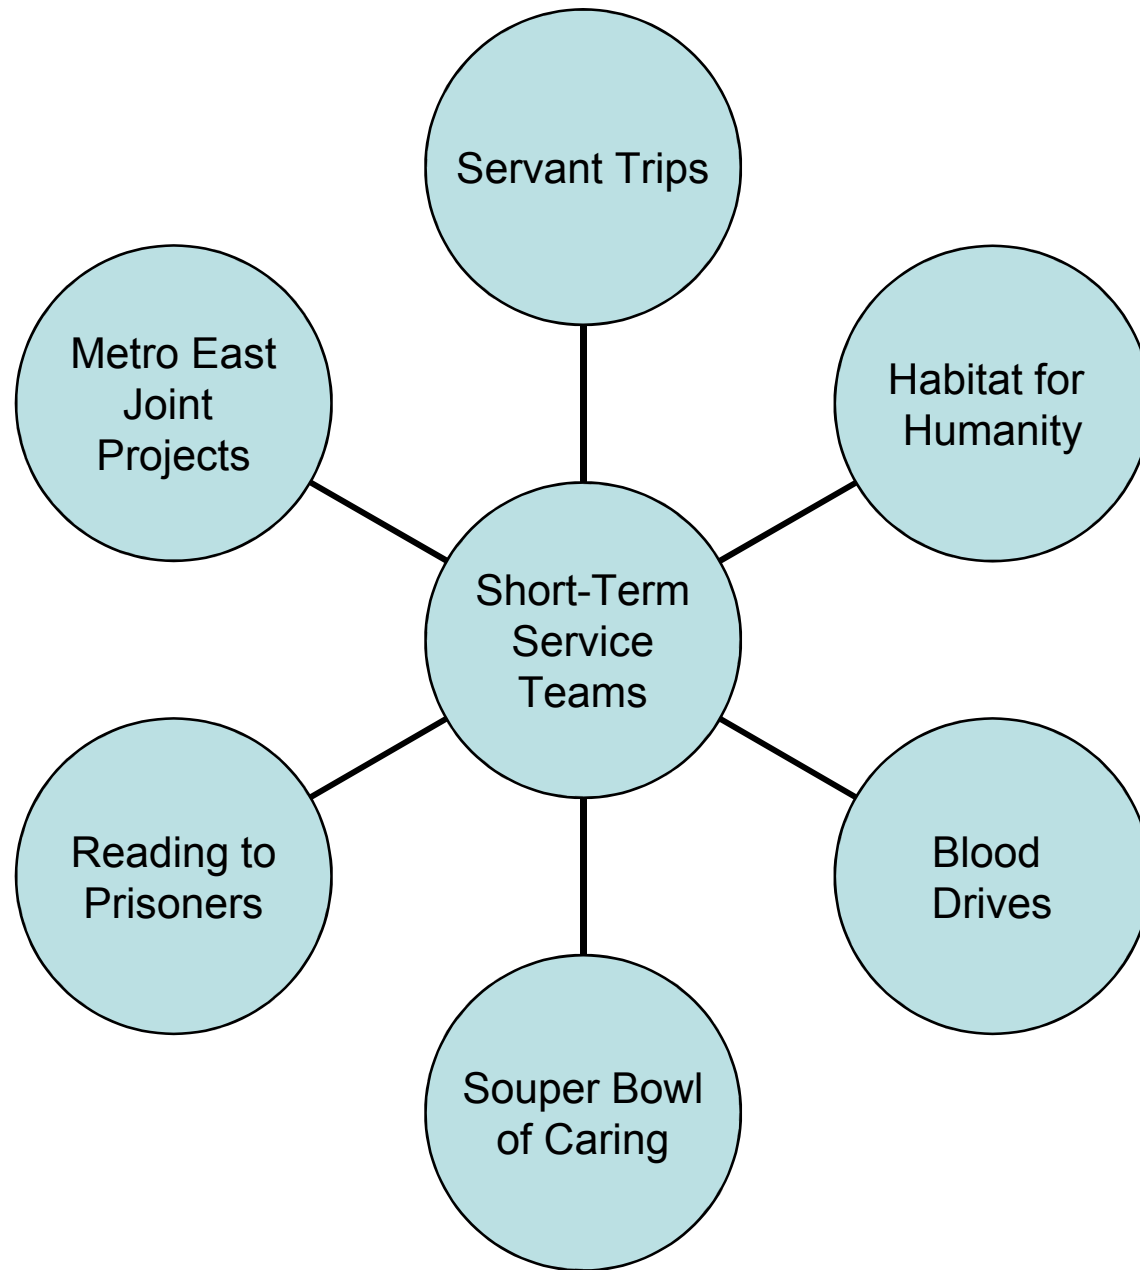

These slides offer a possible format from which we may start, but we are certainly not limited to these words on paper. That is the beauty of our new organizational structure! It puts the business of doing ministry in YOUR hands. The sky is the limit on what we can accomplish together. As you look at these slides to gather information about our new Ministry Team approach, listen to what God is calling you to do here in this place, and start envisioning how you can do it. Steering Team members will be available to help you discern your role in this new system of ministry.

Maryville
Outreach
Center

Creation
Care

WELCA

Men's Club

Future Ministry Teams

- New Member Ministry Team
- Membership Directory Team
- Guest Speaker Forum
- Outreach Ministry
- Evangelism Ministry