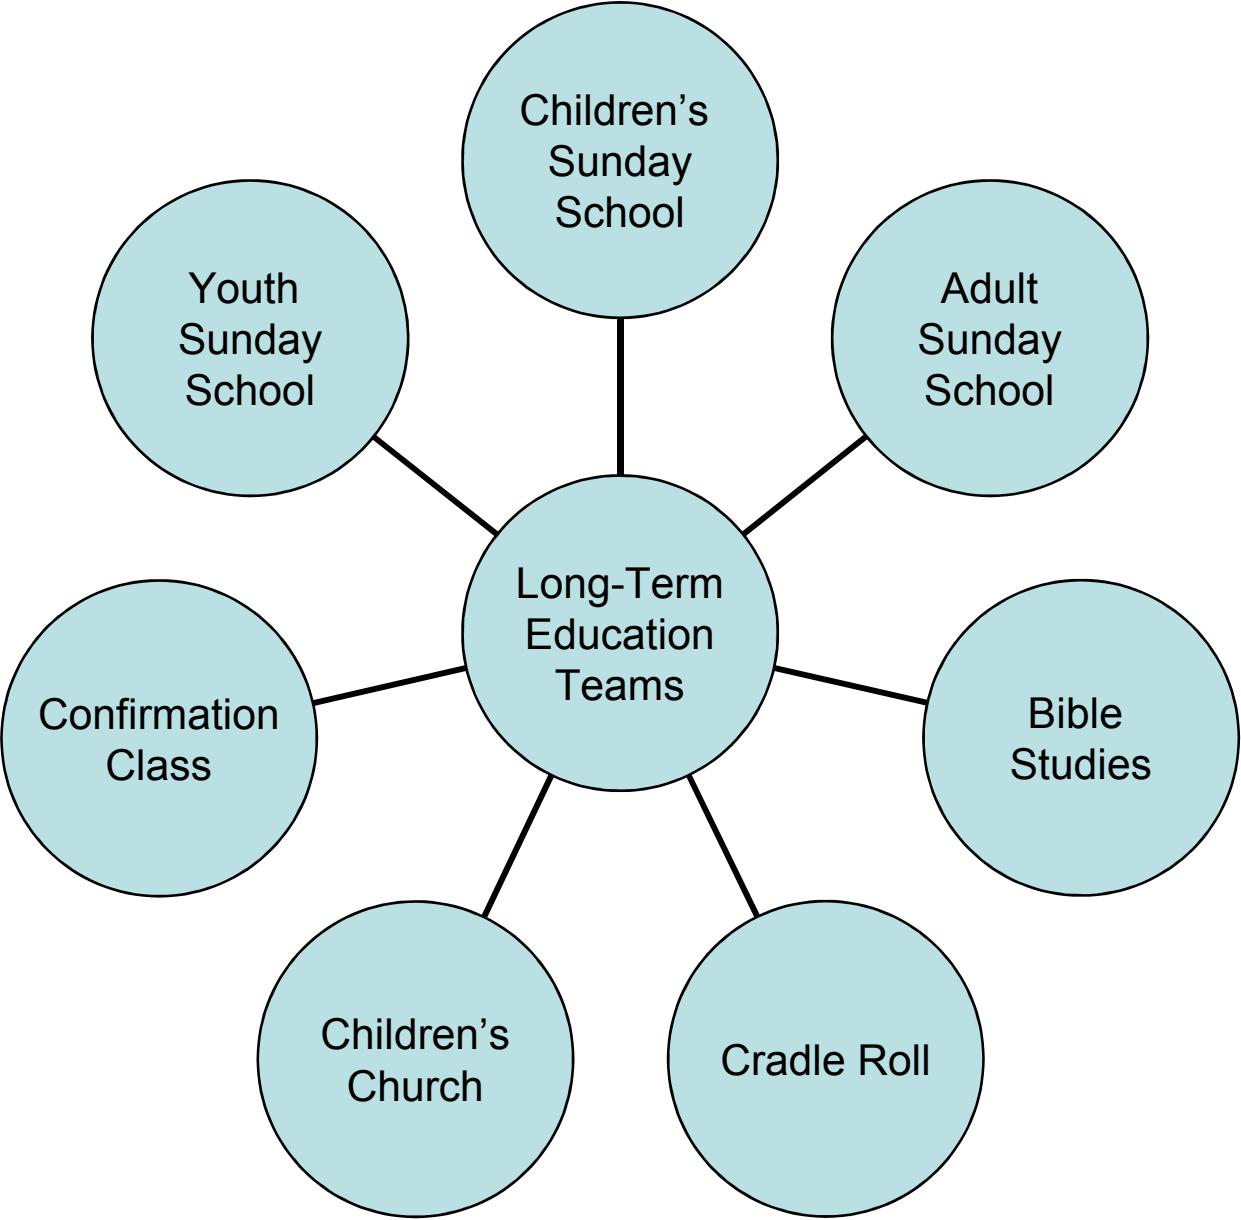

These slides offer a possible format from which we may start, but we are certainly not limited to these words on paper. That is the beauty of our new organizational structure! It puts the business of doing ministry in YOUR hands. The sky is the limit on what we can accomplish together. As you look at these slides to gather information about our new Ministry Team approach, listen to what God is calling you to do here in this place, and start envisioning how you can do it. Steering Team members will be available to help you discern your role in this new system of ministry.

Maryville
Outreach
Center

Creation
Care

WELCA

Men's Club

Future Ministry Teams

- New Member Ministry Team
- Membership Directory Team
- Guest Speaker Forum
- Outreach Ministry
- Evangelism Ministry