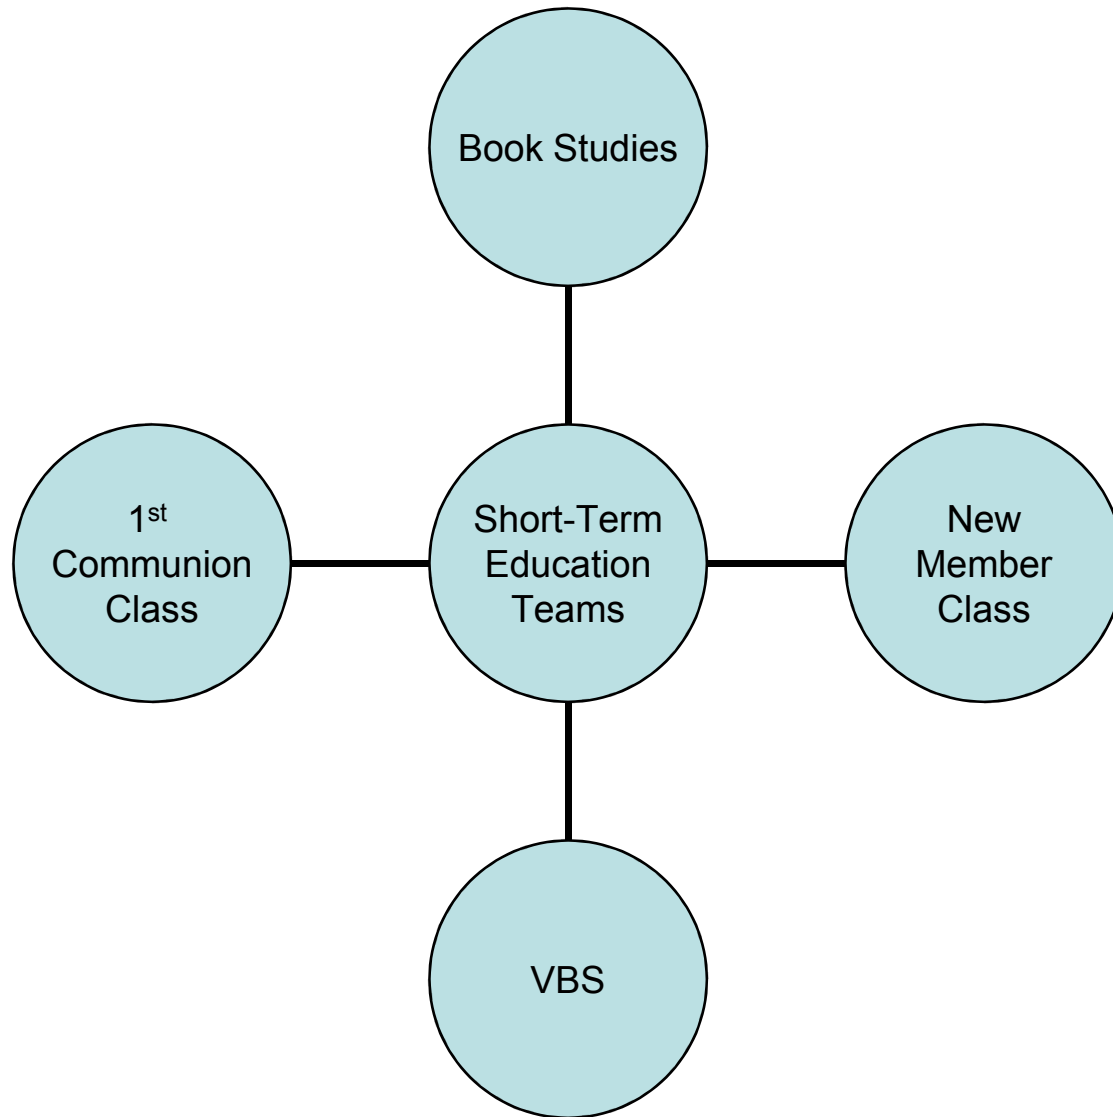

These slides offer a possible format from which we may start, but we are certainly not limited to these words on paper. That is the beauty of our new organizational structure! It puts the business of doing ministry in YOUR hands. The sky is the limit on what we can accomplish together. As you look at these slides to gather information about our new Ministry Team approach, listen to what God is calling you to do here in this place, and start envisioning how you can do it. Steering Team members will be available to help you discern your role in this new system of ministry.

Maryville
Outreach
Center

Creation
Care

WELCA

Men's Club

Future Ministry Teams

- New Member Ministry Team
- Membership Directory Team
- Guest Speaker Forum
- Outreach Ministry
- Evangelism Ministry